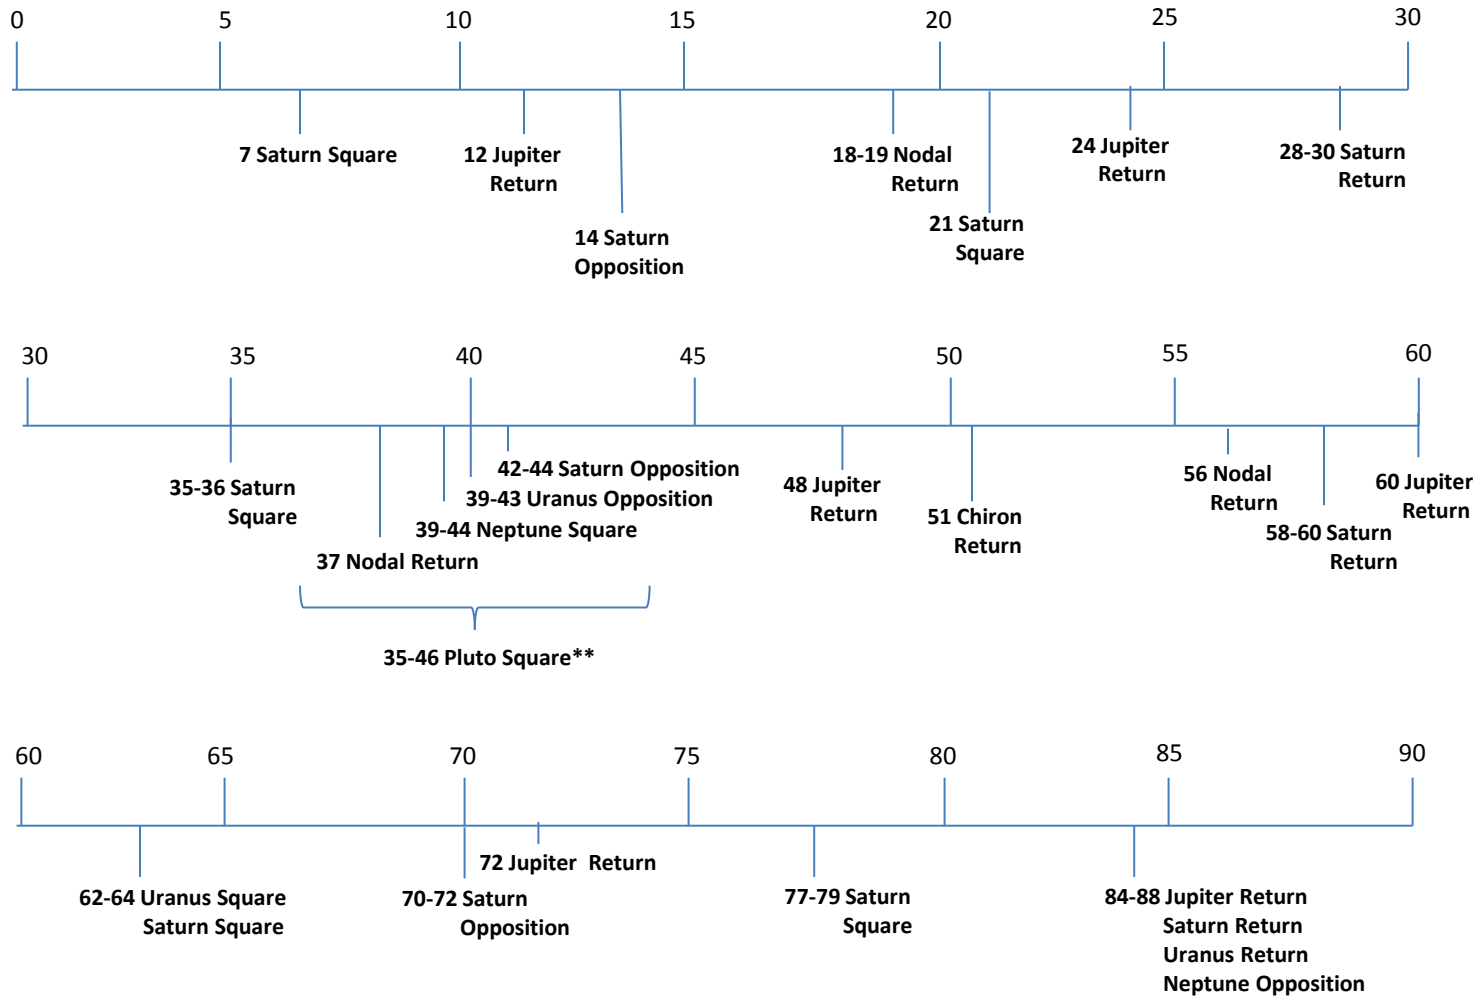

# Human Development Seen Through Astrological Cycles\*

\* Ages given are the range in which the aspect may occur 90% of the time; occasionally it may also be just before or after specified range.

\*\* Due to Pluto's irregular orbit, this time range applies only to those born 1940-2010; square may occur much later in other cases.